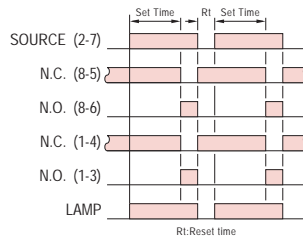

接线图：

时序图：

外形尺寸：(mm)

N型(露出型)：使用 PF083A座

Y型(埋入型)：使用 Y-30及US-08 或 Y-30及P3G-08座

公差：±0.1

安良科技(无锡)有限公司

<http://www.anly.com.tw>

台北总公司：新北市新庄区福寿街202巷19号
TEL: +886-2-2996-3202 FAX: +886-2-2996-2017

台中分公司：台中市北区进化路351巷6号
TEL: +886-4-2360-0434 FAX: +886-4-2360-0414

高雄分公司：高雄市苓雅区四维三路89之1号
TEL: +886-7-331-6490 FAX: +886-7-334-6419

香港分公司：香港九龙太子道141号长荣大厦13字楼K座
TEL: +852-2397-2505 FAX: +852-2397-6080

上海分公司：上海市静安区新闸路831号13G室 邮编:200041
TEL: +86-21-6218-3300 FAX: +86-21-6217-5911

马来西亚分公司：NO.1, JALAN 6/89B, KAWASAN PERINDUSTRIAN TRISEGI, BATU 31/2 OFF JALAN SUNGAI BESI, 57100 KUALA LUMPUR, MALAYSIA
TEL: +60-3-7983-5758 FAX: +60-3-7981-5052

印尼分公司：JL. PANGERAN JAYAKARTA 117/B9, JAKARTA PUSAT, 10730 INDONESIA
TEL: +62-21-624-8436 FAX: +62-21-626-1228

NO. AH3G-S-1S