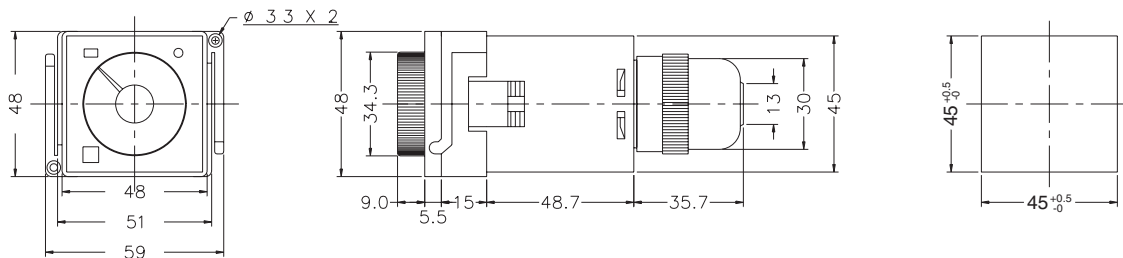

安良电气有限公司

<http://www.anly.com.tw>

台北总公司：台北县新庄市福寿街202巷19号
TEL: (02)2996-3202 FAX: (02)2996-2017

台中分公司：台中市北区进化路351巷6号
TEL: (04)2360-0434 FAX: (04)2360-0414

高雄分公司：高雄市苓雅区四维三路89之1号
TEL: (07)331-6490 FAX: (07)334-6419

香港分公司：香港九龙太子道141号长荣大厦13字楼K座
TEL: 2397-2505 FAX: 2397-6080

上海分公司：上海市静安区新闻路831号13G室
TEL: (021)6218-3300 FAX: (021)6217-5911
邮编：200041

马来西亚分公司：NO.1, JALAN 6/89B, KAWASAN
PERINDUSTRIAN TRISEGI, BATU 3½ OFF
JALAN SUNGEI BESI, 57100
KUALA LUMPUR, MALAYSIA
TEL: (03)7983-5758 FAX: (03)7981-5052