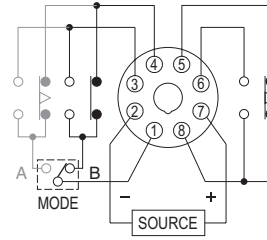

型号	时间范围			
H3B-RA	1S	10S	1M	10M
H3B-RB	3S	30S	3M	30M
H3B-RC	6S	60S	6M	60M
H3B-RD	1M	10M	1H	10H
H3B-RE	3M	30M	3H	30H

接线图：

2C, Mode A

1A1C, Mode B

时序图：

2C, Mode A

1A1C, Mode B

外形尺寸：(mm)