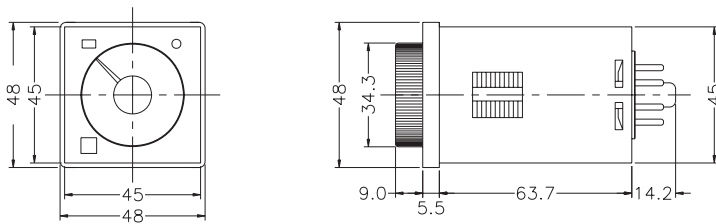

外形尺寸：(mm)

N型(露出型)：使用 P2CF-08 或 PF085A座

Y型(埋入型)：使用 Y50框架及US-08 或 Y50框架及P3G-08座