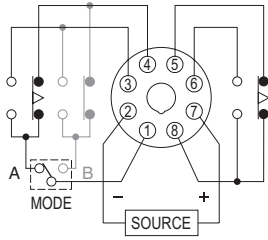

型号	时间范围			
H3B-RA	1S	10S	1M	10M
H3B-RB	3S	30S	3M	30M
H3B-RC	6S	60S	6M	60M
H3B-RD	1M	10M	1H	10H
H3B-RE	3M	30M	3H	30H

接线图：

2C, Mode A

1A1C, Mode B

时序图：

2C, Mode A

1A1C, Mode B

外形尺寸：(mm)