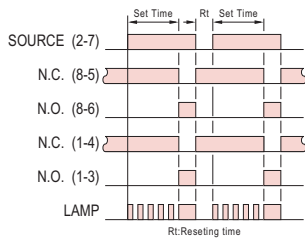

型号	时间范围			
H3B-RA	1S	10S	1M	10M
H3B-RB	3S	30S	3M	30M
H3B-RC	6S	60S	6M	60M
H3B-RD	1M	10M	1H	10H
H3B-RE	3M	30M	3H	30H

接线图：

2C, Mode A

1A1C, Mode B

时序图：

2C, Mode A

1A1C, Mode B

外形尺寸：(mm)