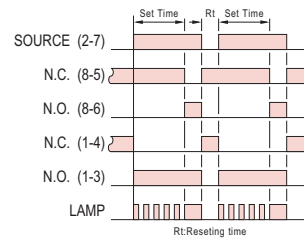

型号	时间范围			
H3B-RA	1S	10S	1M	10M
H3B-RB	3S	30S	3M	30M
H3B-RC	6S	60S	6M	60M
H3B-RD	1M	10M	1H	10H
H3B-RE	3M	30M	3H	30H

接线图：

2C, Mode A

1A1C, Mode B

时序图：

2C, Mode A

1A1C, Mode B

外形尺寸：(mm)