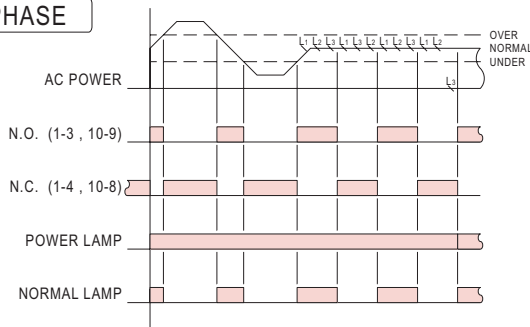

TYPE SELECTION :

CONNECTION :

AVR□□□-11T

AVR□□□-11S

AVR□□□-8T

AVR□□□-8S

AVR□□□-11TN

TIMING CHART :

3-PHASE

1-PHASE

DIMENSIONS : (mm)

N type(Surface Mounting): Using PF113A Socket

ONLY ELECTRONICS CO., LTD.

<http://www.only.com.tw>

TAIWAN MAIN OFFICE : ONLY ELECTRONICS CO., LTD.

No.19, Lane 202, Fushou St., Shinjuang City, Taipei, Taiwan 242
TEL: +886-2-2996-3202 FAX: +886-2-2996-2017