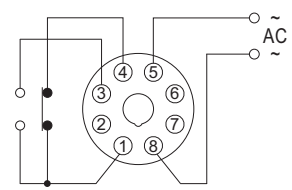

TYPE SELECTION :

CONNECTION :

AVR□□□-11T

AVR□□□-11S

AVR□□□-8T

AVR□□□-8S

AVR□□□-11TN

TIMING CHART :

3-PHASE

1-PHASE

DIMENSIONS : (mm)

N type(Surface Mounting): Using PF113A Socket

ONLY ELECTRONICS CO., LTD.

<http://www.only.com.tw>

TAIWAN MAIN OFFICE : ONLY ELECTRONICS CO., LTD.

No.19, Lane 202, Fushou St., Shinjuang City, Taipei, Taiwan 242
TEL: +886-2-2996-3202 FAX: +886-2-2996-2017