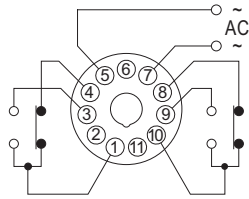

TYPE SELECTION :

CONNECTION :

AVR□□□-11T

AVR□□□-11S

AVR□□□-8T

AVR□□□-8S

AVR□□□-11TN

TIMING CHART :

3-PHASE

1-PHASE

DIMENSIONS : (mm)

N type(Surface Mounting): Using PF113A Socket

ONLY ELECTRONICS CO., LTD.

<http://www.only.com.tw>

TAIWAN MAIN OFFICE : ONLY ELECTRONICS CO., LTD.

No.19, Lane 202, Fushou St., Shinjuang City, Taipei, Taiwan 242
TEL: +886-2-2996-3202 FAX: +886-2-2996-2017