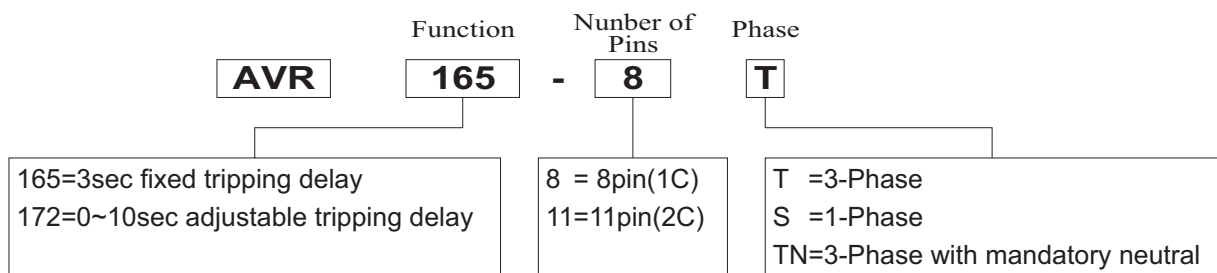

TYPE SELECTION :