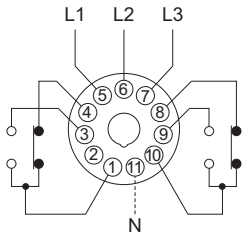

ANLY CONTROLLER

AVR AC LINE VOLTAGE RELAY

CHARACTERISTIC :

- 3-phase voltage and fault detector
- Can detect abnormal condition to prevent damages to the equipments
- Auto shut-off while detecting excessive or insufficient voltage, range from 5% to 20% variable
- Out-of-phase detection while the motor operating
- Can be set up to detect excessive or insufficient voltage only
- Delay and Reset time - 0~10sec adjustable tripping delay*
- CE certified

Note: "*" indicates applicable to AVR172 series only

SPECIFICATION :

Operating voltage	AC(V): 220, 240, 380, 415, 440
Allowable operating voltage range	±5%~±20% of rated operating voltage
Rated frequency	50 / 60 Hz
Detecting method	Detect from supply voltage
Reset time	AVR165: MAX 3sec fixed AVR172: 0~10sec adjustable
Contact rating	250VAC 5A (resistive load)
Power consumption	Approx. 3VA
Life	Mechanical: 5,000,000 times Electrical: 100,000 times
Ambient temperature	-10 ~ +50°C
Ambient humidity	MAX 85%RH
Weight	Approx. 170g

TYPE SELECTION :

CONNECTION :

AVR□□□-11T

AVR□□□-11S

AVR□□□-8T

AVR□□□-8S

AVR□□□-11TN

TIMING CHART :

3-PHASE

1-PHASE

DIMENSIONS : (mm)

N type(Surface Mounting): Using PF113A Socket

ONLY ELECTRONICS CO., LTD.

<http://www.only.com.tw>

TAIWAN MAIN OFFICE : ONLY ELECTRONICS CO., LTD.

No.19, Lane 202, Fushou St., Shinjuang City, Taipei, Taiwan 242
TEL: +886-2-2996-3202 FAX: +886-2-2996-2017