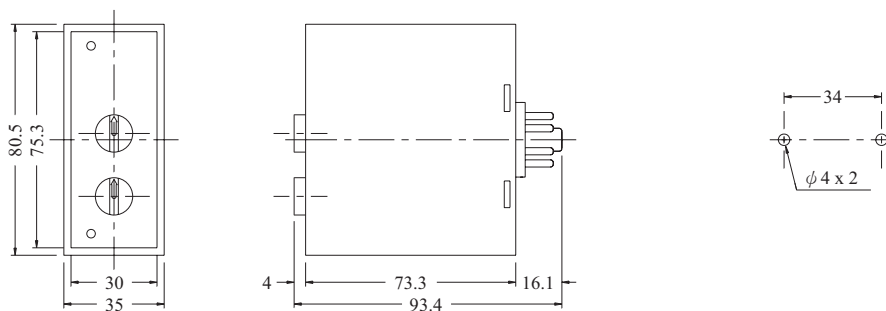

3-PHASE

1-PHASE

DIMENSIONS : (mm)

N type(Surface Mounting): Using PF113A Socket

ONLY ELECTRONICS CO., LTD.

<http://www.only.com.tw>

TAIWAN MAIN OFFICE : ONLY ELECTRONICS CO., LTD.

No.19, Lane 202, Fushou St., Shinjuang City, Taipei, Taiwan 242
TEL: +886-2-2996-3202 FAX: +886-2-2996-2017