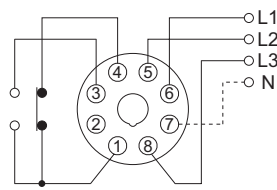

TYPE SELECTION :

CONNECTION :

AVR□□□-11T

AVR□□□-11S

AVR□□□-8T

AVR□□□-8S

AVR□□□-11TN

TIMING CHART :

3-PHASE

1-PHASE

DIMENSIONS : (mm)

N type(Surface Mounting): Using PF113A Socket

ONLY ELECTRONICS CO., LTD.

<http://www.only.com.tw>

TAIWAN MAIN OFFICE : ONLY ELECTRONICS CO., LTD.

No.19, Lane 202, Fushou St., Shinjuang City, Taipei, Taiwan 242
TEL: +886-2-2996-3202 FAX: +886-2-2996-2017