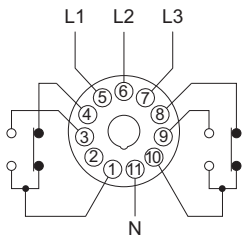

TYPE SELECTION :

CONNECTION :

AVR□□□-11T

AVR□□□-11S

AVR□□□-8T

AVR□□□-8S

AVR□□□-11TN

TIMING CHART :

3-PHASE

1-PHASE

DIMENSIONS : (mm)

N type(Surface Mounting): Using PF113A Socket

ONLY ELECTRONICS CO., LTD.

<http://www.only.com.tw>

TAIWAN MAIN OFFICE : ONLY ELECTRONICS CO., LTD.

No.19, Lane 202, Fushou St., Shinjuang City, Taipei, Taiwan 242
TEL: +886-2-2996-3202 FAX: +886-2-2996-2017