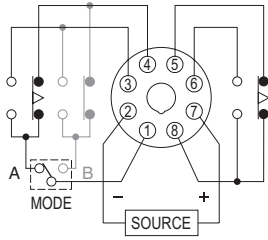

型號	時間範圍			
H3B-RA	1S	10S	1M	10M
H3B-RB	3S	30S	3M	30M
H3B-RC	6S	60S	6M	60M
H3B-RD	1M	10M	1H	10H
H3B-RE	3M	30M	3H	30H

接線圖：

2C, Mode A

1A1C, Mode B

時序圖：

2C, Mode A

1A1C, Mode B

外形尺寸：(mm)