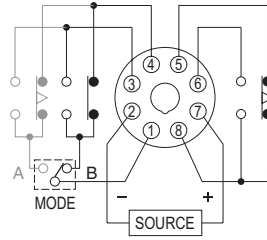

型號	時間範圍			
H3B-RA	1S	10S	1M	10M
H3B-RB	3S	30S	3M	30M
H3B-RC	6S	60S	6M	60M
H3B-RD	1M	10M	1H	10H
H3B-RE	3M	30M	3H	30H

接線圖：

2C, Mode A

1A1C, Mode B

時序圖：

2C, Mode A

1A1C, Mode B

外形尺寸：(mm)