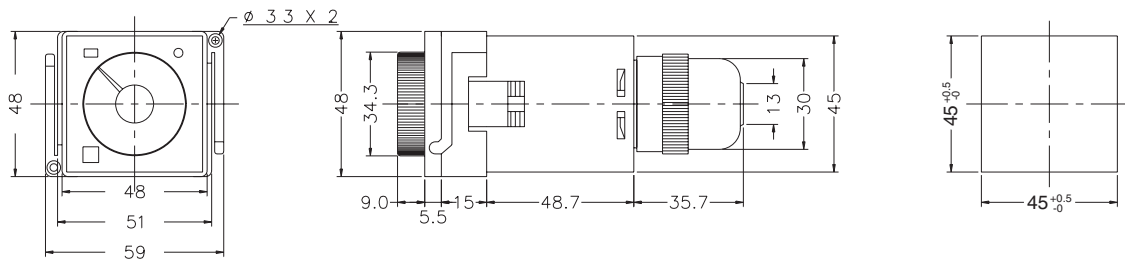

安良電氣有限公司

<http://www.anly.com.tw>

台北總公司：台北縣新莊市福壽街202巷19號
TEL: (02)2996-3202 FAX: (02)2996-2017

台中分公司：台中市北區進化路351巷6號
TEL: (04)2360-0434 FAX: (04)2360-0414

高雄分公司：高雄市苓雅區四維三路89之1號
TEL: (07)331-6490 FAX: (07)334-6419

香港分公司：香港九龍太子道141號長榮大廈13字樓K座
TEL: 2397-2505 FAX: 2397-6080

上海分公司：上海市靜安區新開路831號13G室
TEL: (021)6218-3300 FAX: (021)6217-5911
郵編：200041

馬來西亞分公司：NO.1, JALAN 6/89B, KAWASAN
PERINDUSTRIAN TRISEGI, BATU 3½ OFF
JALAN SUNGEI BESI, 57100
KUALA LUMPUR, MALAYSIA
TEL: (03)7983-5758 FAX: (03)7981-5052