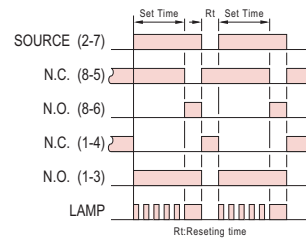

型號	時間範圍			
H3B-RA	1S	10S	1M	10M
H3B-RB	3S	30S	3M	30M
H3B-RC	6S	60S	6M	60M
H3B-RD	1M	10M	1H	10H
H3B-RE	3M	30M	3H	30H

接線圖：

2C, Mode A

1A1C, Mode B

時序圖：

2C, Mode A

1A1C, Mode B

外形尺寸：(mm)