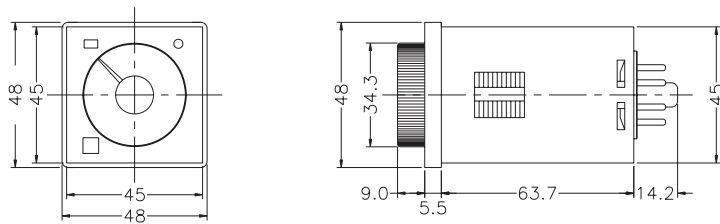

外形尺寸：(mm)

N型(露出型)：使用 P2CF-08 或 PF085A座

Y型(埋入型)：使用 Y50框架及US-08 或 Y50框架及P3G-08座