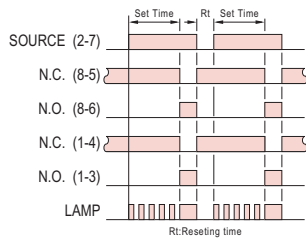

型號	時間範圍			
H3B-RA	1S	10S	1M	10M
H3B-RB	3S	30S	3M	30M
H3B-RC	6S	60S	6M	60M
H3B-RD	1M	10M	1H	10H
H3B-RE	3M	30M	3H	30H

接線圖：

2C, Mode A

1A1C, Mode B

時序圖：

2C, Mode A

1A1C, Mode B

外形尺寸：(mm)